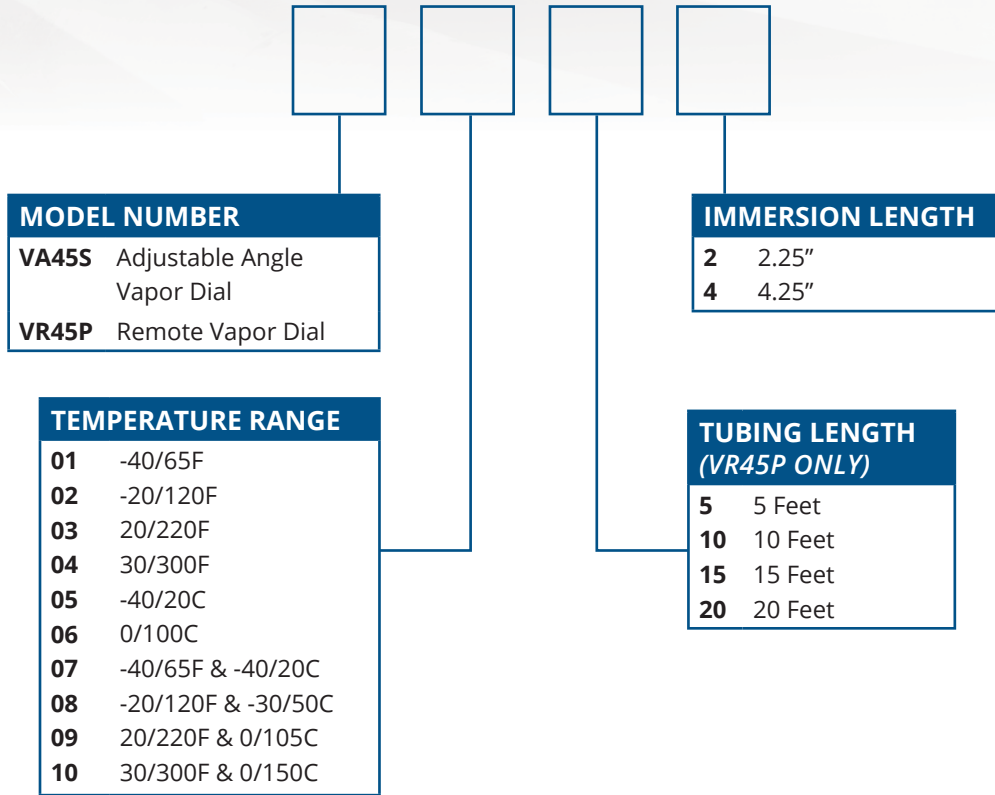

## Part Numbering System

EXAMPLE: VR45P06104	
<b>VR45P</b>	Remote Vapor Dial
<b>06</b>	0/100C
<b>10</b>	10 Feet Tubing Length
<b>4</b>	4.25" Immersion Length