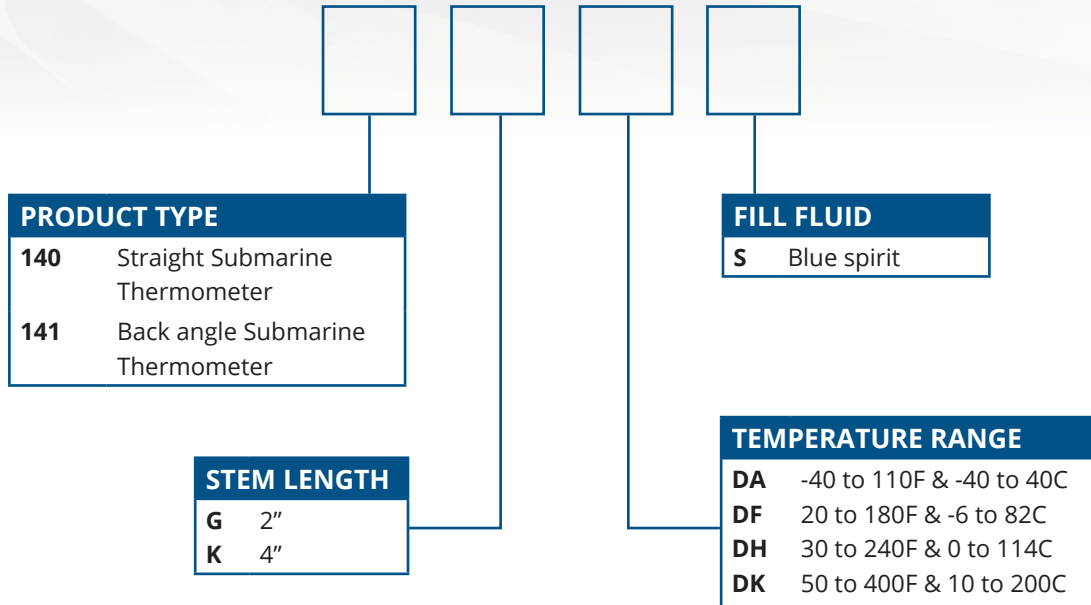

Sub Thermometers

Part Numbering System

EXAMPLE: 141GDFS

141 Back angle Submarine Thermometer

G 2" Stem Length

DF 20 to 180F & -6 to 82C Temperature Range

S Blue spirit Fill Fluid