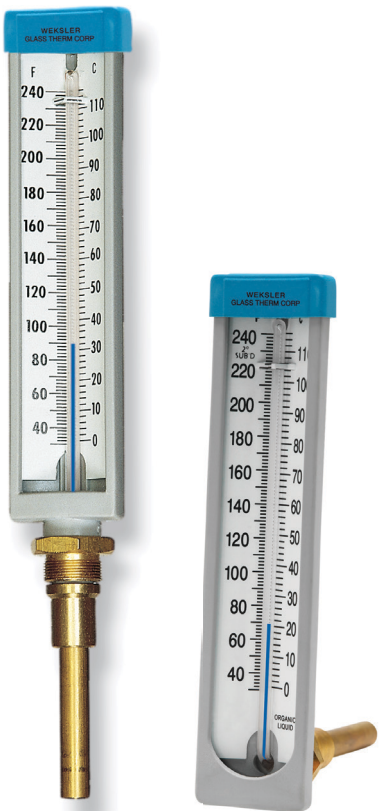

Sub Thermometers

Part Numbering System

EXAMPLE: 141GDFS

141 Back angle Submarine Thermometer

G 2" Stem Length

DF 20 to 180F & -6 to 82C Temperature Range

S Blue spirit Fill Fluid