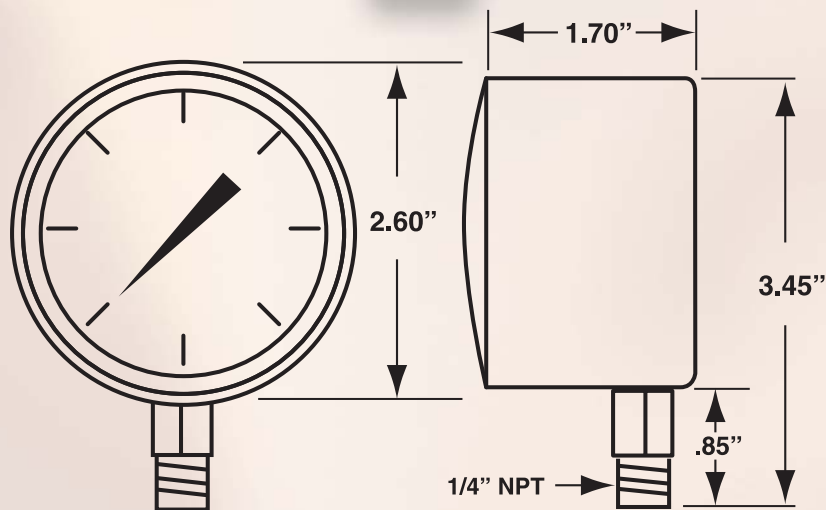

2 1/2" LOW PRESSURE GAUGE BRASS CAPSULE AND SOCKET MODEL 25KL4

STANDARD FEATURES

- 2 1/2" dial size
- Brass internals and connection
- Brass movement
- Chrome case with twist lock plastic lens
- 1/4" NPT bottom connection
- Accuracy: 1.5% full scale
- White scale with black graduations and numerals

MODEL 25KL ▶

46

STANDARD RANGES

RANGE	CODE	GRADUATIONS
30-0"WC VAC	VB	5" WC
0-10"WC	LA	5" WC
0-15"WC	LB	.2" WC
0-30"WC	LC	.5" WC
0/35"WC/20oz.	LK	.5" WC
0/60"WC/35oz.	LD	1" WC
0-100"WC	LE	2" WC
0-160"WC	LF	5" WC
0-200"WC	LG	5" WC
0-3 PSI	LH	.05 PSI
0-5 PSI	LI	.1 PSI
0-10 PSI	LJ	.2 PSI

HOW TO ORDER - PLEASE SPECIFY THE FOLLOWING:

MODEL #	RANGE
25KL4	2 digit code from table